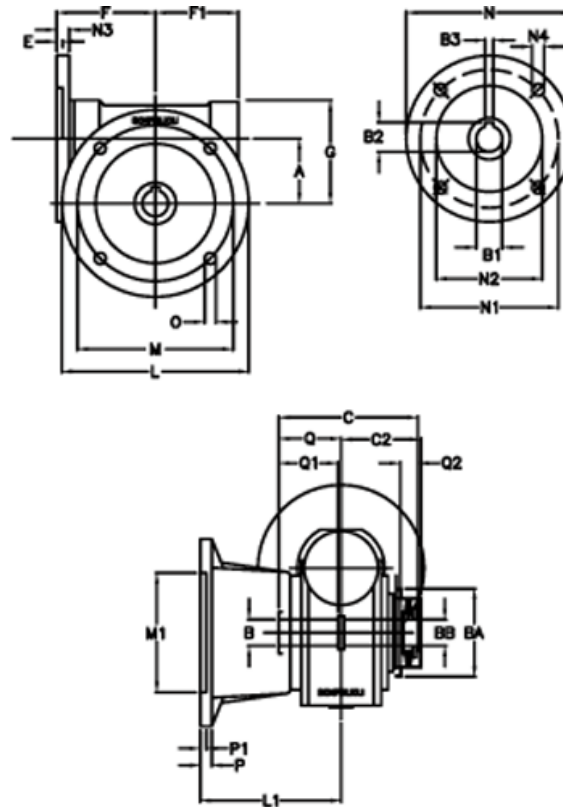

# Data Sheet

Article number: 390204906062336

Description: Worm Gear with Torque Limiter  
VF 49-L2-FA-60 P63B14

## Measures

a = 49.5	C2 = 64	m = 90	P = 12
B = 25	Description = VF 49FA-xx-63B14	M1 = 70	P1 = 10
B1 E7 = 11	E = 3	N = 90	Q = 51.0
B2 = 12.8	F = 70	N1 = 75	Q1 = 41
B3 H9 = 4	F1 = 63	N2 = 60	Q2 = 15
BA = 63	g = 80	N3 = 7.0	
BB H7 = 14	L = 125	N4 = 6.0	
C = 105	L1 = 115	O = 10.5	